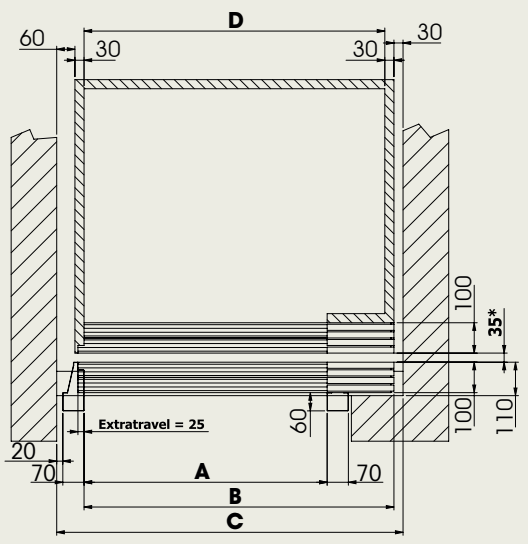

* MANDATORY

A	B	C	D	E
700	895	1015	865	511
750	958	1078	928	561
800	1020	1140	990	611
850	1083	1203	1053	661
900	1145	1265	1115	711

REV.01

ITALY PRISMA SPA
sales@prismaitaly.it - www.prismaitaly.it
INDIA PRISMA DSA INDUSTRIES PVT. LTD.
info@prismadsa.com - www.prismadsa.com

IRAN PRISMA LIFT COMPONENTS LTD
info@prismalc.com - www.prismalc.com
SPAIN PUERTAS PRISMA SL
sales@puertasprisma.es - www.puertasprisma.es